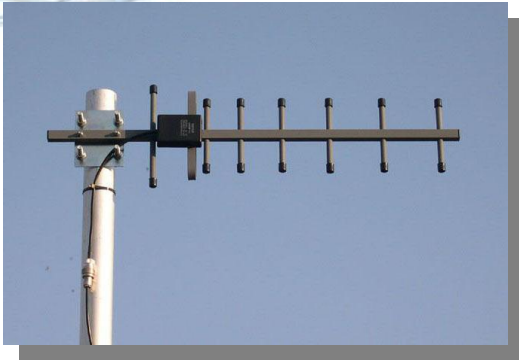

## 800MHz Band Yagi Antenna

### RAY800/12

8 Element Yagi Antenna for Neotel and the 868MHz ISM band.

### RAY800/15

13 Element Yagi Antenna for Neotel and the 868MHz ISM band.

### Technical Data

	<b>RAY800/12</b>	<b>RAY800/15</b>
Frequency Range	815-894MHz	815-894MHz
Gain	11-12dBi	14-15dBi
Impedance	50 Ohm Nominal	50 Ohm Nominal
V.S.W.R.	<2.5:1	< 2.5:1
Horizontal beamwidth	Approx. 36 deg.	Approx. 32 deg.
Vertical beamwidth	Approx. 34 deg. .	Approx. 30 deg.
Power Input	50W	50W
Length	0.67 Meter	1.14 Meter
Input Connector	N female on 300mm pigtail	N female on 300mm pigtail
Weight:	0.65Kg	0.85Kg
Wind Velocity	160Km/H	160Km/h
Finish	Harsh environment resistant, 2 part epoxy spray paint. Colour grey.	